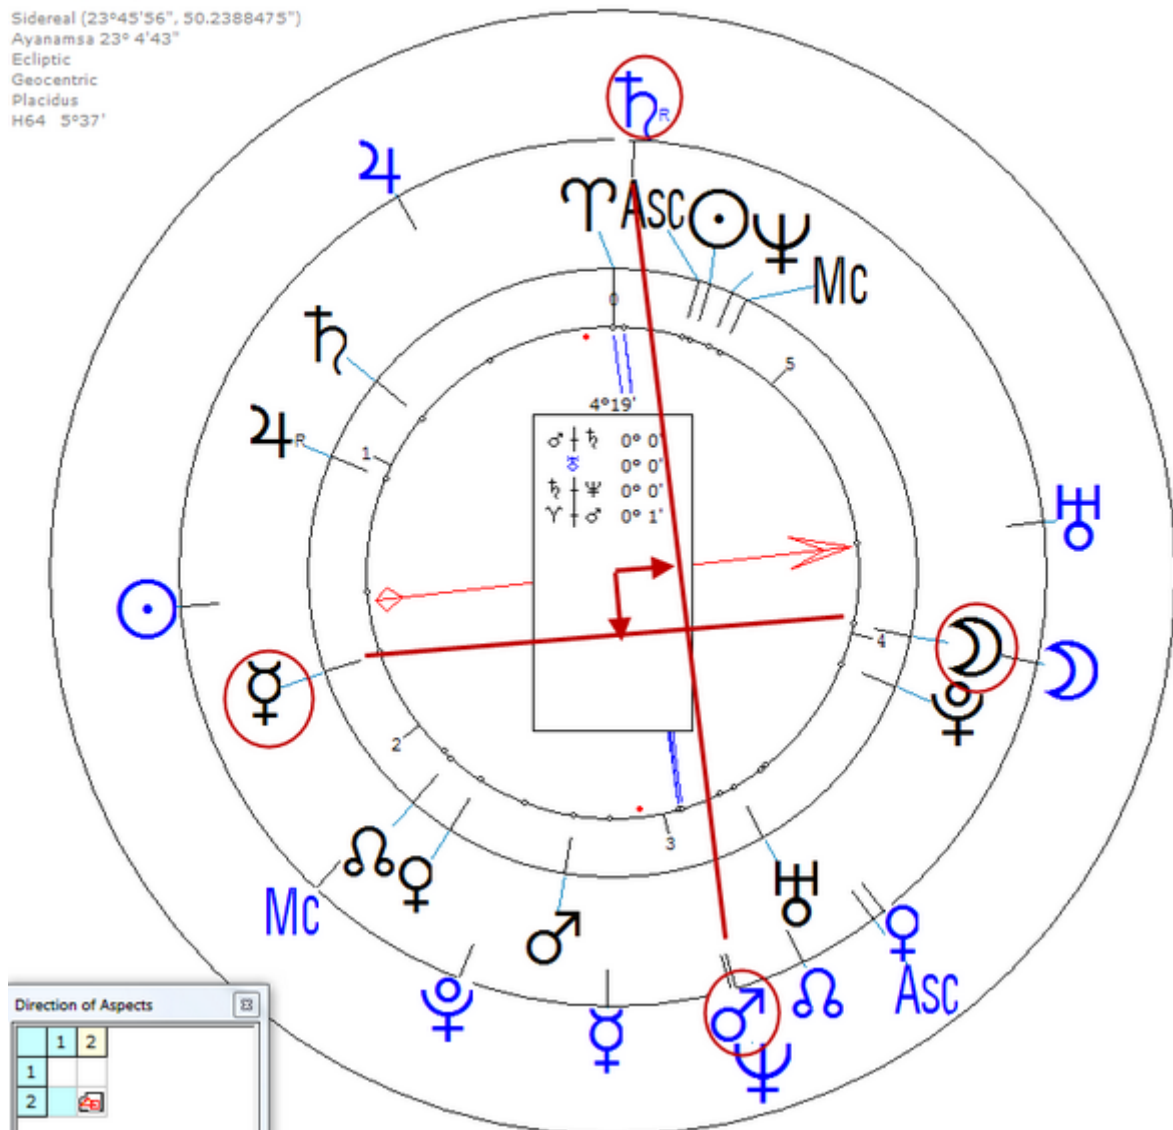

Enyart, Terry

10 October 1950 at 20:25 (= 8:25 PM) Ironton, Ohio, 38n32, 82w41
American baseball player.

<https://www.astro.com/astro-databank/Enyart,_Terry>

Death by Suicide 15 February 2007 at 8:15 PM in Zephyrhills, Florida
(Shotgun, age 56)

Lunar Return (Harmonic 64)

Lunar $\sigma/\hbar = \mathcal{D}_n/\text{♀}_n$

Lunar $\sigma/\mathcal{A}$ (Gunshot) = $\sigma_n/\hbar_n$

Enyart, Terry

10 October 1950 Tue 20:25 (GMT-5) 38°32'12"N 82°40'59"W
Ironton, Ohio, USA

Sidereal (23°45'56", 50.2388475")

Ayanamsa 23° 4'43"

Ecliptic

Geocentric

Placidus

H64 5°37'